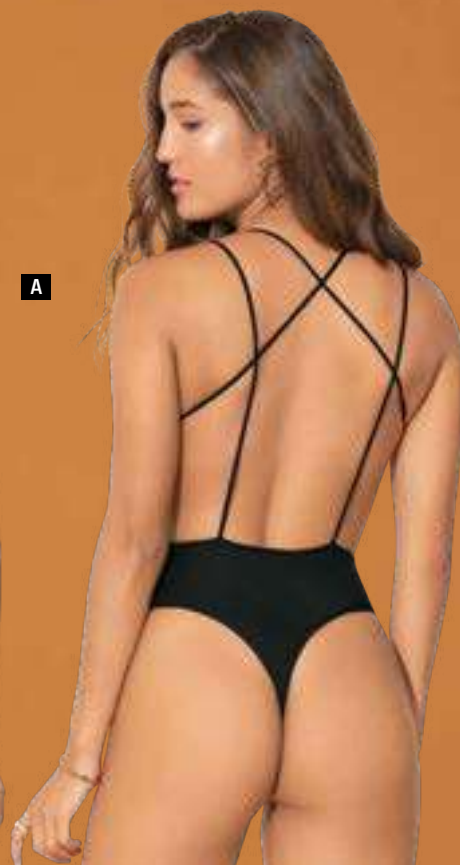

Ref: 586092

Color: Negro

XS >> 406516

S >> 406517

M >> 406518

L >> 406519

XL >> 406520

**A****B****CAMISETA X2****\$34.999**